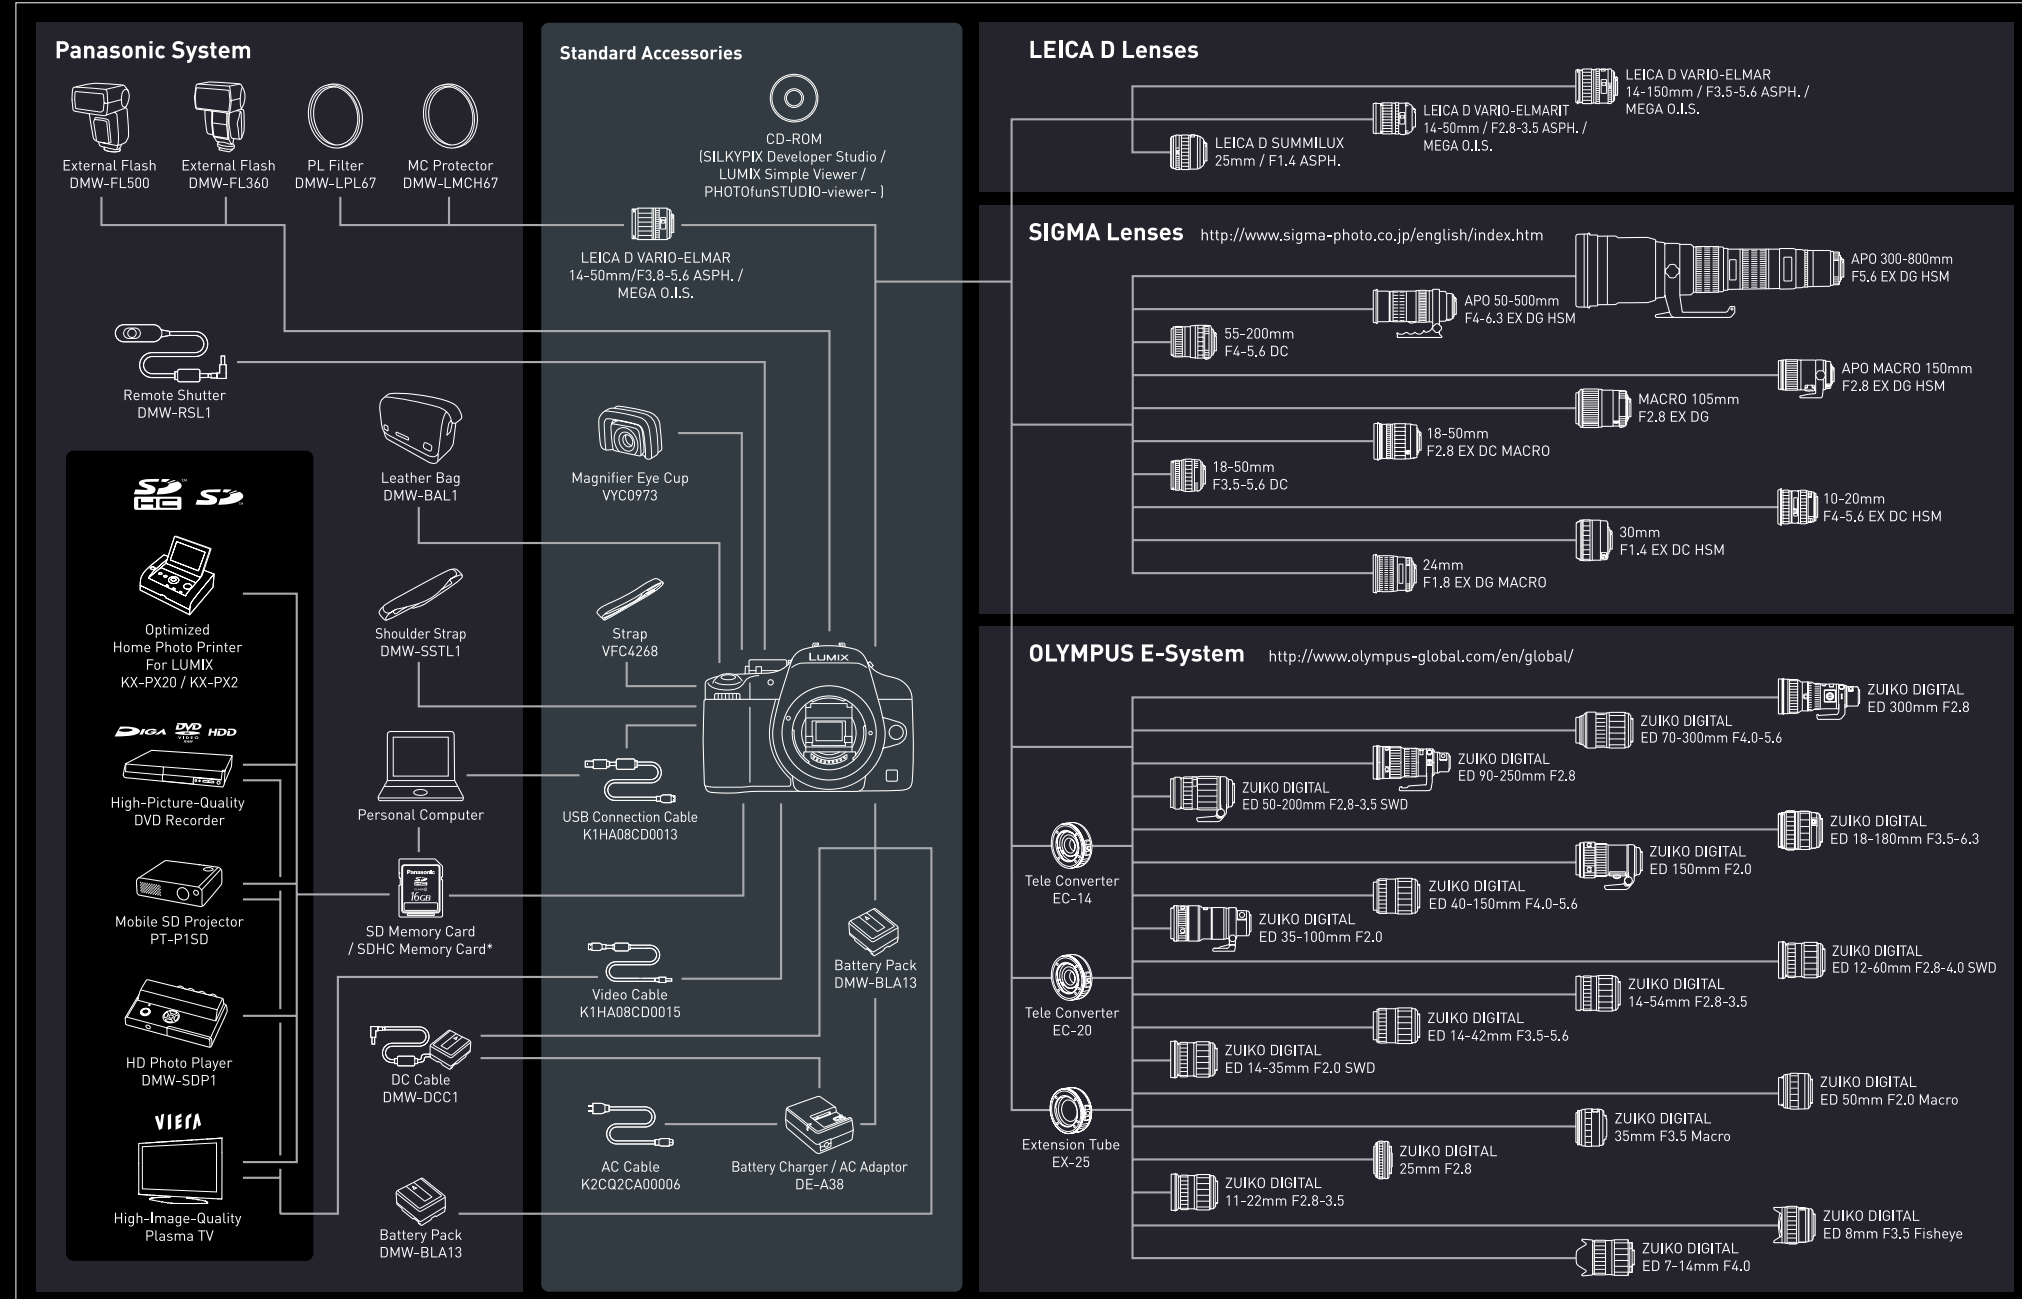

System Chart

*The SDHC Memory Card can be used only if the SDHC logo is indicated on the equipment or in the operation manual. It cannot be used with equipment that supports only the SD Memory Card.

For detailed information about the lenses made by SIGMA and OLYMPUS, please see each company's website.