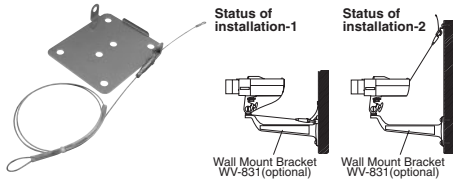

MOUNTING BRACKET

I-T-V SERIES

IMAGE CAPTURE

PROCESSING

RECORDING/ARCHIVING

VIEWING

Camera Mount Bracket

WV-831

DIMENSIONS

Mounting Bracket	WV-831
Pan/Tilt Mechanism	No
Mounting	Wall
Mounting Head	Multi-directional
Load Weight	9 kg
Weight	1 kg

Safety Wire Kit WV-Q140 (for WV-831)

DIMENSIONS