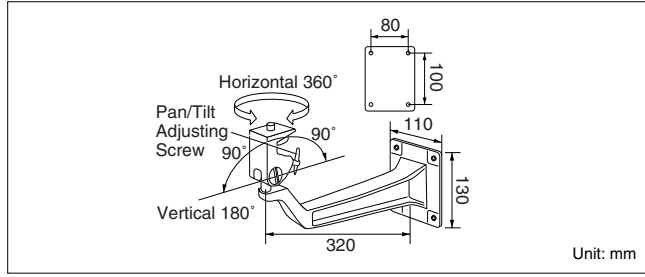

MOUNTING BRACKET

I-T-V SERIES

IMAGE CAPTURE

PROCESSING

RECORDING/ARCHIVING

VIEWING

Camera Mount Bracket

WV-831

DIMENSIONS

Mounting Bracket	WV-831
Pan/Tilt Mechanism	No
Mounting	Wall
Mounting Head	Multi-directional
Load Weight	9 kg
Weight	1 kg

Safety Wire Kit WV-Q140 (for WV-831)

DIMENSIONS