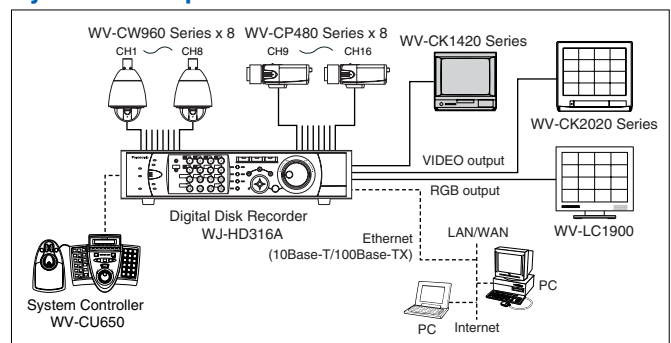

## Simple off-the shelf monitor for a cost effective CCTV solution

The WV-CK1420 is a cost effective CRT monitor with 34 cm viewable size screen and 370 (NTSC) / 330 (PAL) TV lines of horizontal resolution. Its 34 cm viewable screen is suitable for most of CCTV applications. The On Screen Display enables easier image adjustments including BRIGHT, CONTRAST, PICTURE, COLOR, TINT (NTSC only) with a choice of English, French or German.

## Specifications

TV System	NTSC	PAL	
<b>Display</b>	CRT Size	37 cm (14") diagonal	
	Viewable Size	34 cm (13") diagonal	
	Horizontal Resolution	370 TV lines at center	330 TV lines at center
	Sweep Linearity	Horizontal: Less than 5 %, Vertical: Less than 5 %	
	Sweep Geometry	Less than 2 %	
	Scanning	Interface, 8 % over scan (typical)	
	Color Temperature	9,300 °K	6,500 °K
<b>Input / Output</b>	Composit Video Input	1x Composite Video Input (BNC) with auto termination loop through output (BNC)	
	S-Video Input	1x S-Video Input	
	Audio Input	1x -8 dB / Hi-Z, (RCA pin jack) with loop through output (RCA pin jack)	
	Speaker	0.7 W	
<b>Controls</b>	Adjustment	BRIGHT, CONTRAST, PICTURE, COLOR, TINT (NTSC only) by setup menu	
	Setup Menu Language	English, French, German	
<b>General</b>	Safety/EMC Standard	UL (1492), FCC (Part15 ClassA), C-UL (No.1-94), DOC (ICES003 ClassA)	CE (EN60065, EN55022 ClassB, EN55024)
		Power Source	120 V AC, 60 Hz
	Power Consumption	approx. 60 W	approx. 66 W
	Ambient Operating Temperature	-10 °C ~ +50 °C (+14 °F ~ +122 °F)	
	Ambient Operating Humidity	Less than 90 % (without condensation)	
	Dimensions (W x H x D)	366 mm x 346 mm x 365 mm (14-7/16" x 13-5/8" x 14-3/8")	
	Weight	9.6 kg (21.2 lbs.)	