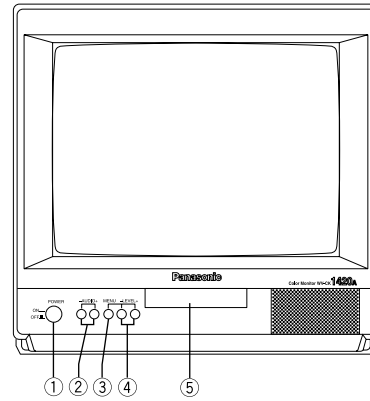

Specifications

TV System	NTSC	PAL		
Display	CRT Size	37 cm (14") diagonal		
	Viewable Size	34 cm (13") diagonal		
	Horizontal Resolution	370 TV lines at center	330 TV lines at center	
	Sweep Linearity	Horizontal: Less than 5 %, Vertical: Less than 5 %		
	Sweep Geometry	Less than 2 %		
	Scanning	Interface, 8 % over scan (typical)		
	Color Temperature	9,300 °K	6,500 °K	
Input / Output	Composit Video Input	1x Composite Video Input (BNC) with auto termination loop through output (BNC)		
	S-Video Input	1x S-Video Input		
	Audio Input	1x -8 dB / Hi-Z, (RCA pin jack) with loop through output (RCA pin jack)		
	Speaker	0.7 W		
Controls	Adjustment	BRIGHT, CONTRAST, PICTURE, COLOR, TINT (NTSC only) by setup menu		
	Setup Menu Language	English, French, German		
General	Safety/EMC Standard	UL (1492), FCC (Part15 ClassA), C-UL (No.1-94), DOC (ICES003 ClassA)	CE (EN60065, EN55022 ClassB, EN55024)	
		Power Source	120 V AC, 60 Hz	220 ~ 240 V AC, 50 Hz
	Power Consumption	approx. 60 W	approx. 66 W	
	Ambient Operating Temperature	-10 °C ~ +50 °C (+14 °F ~ +122 °F)		
	Ambient Operating Humidity	Less than 90 % (without condensation)		
	Dimensions (W x H x D)	366 mm x 346 mm x 365 mm (14-7/16" x 13-5/8" x 14-3/8")		
	Weight	9.6 kg (21.2 lbs.)		

Part Names and Functions

Front View