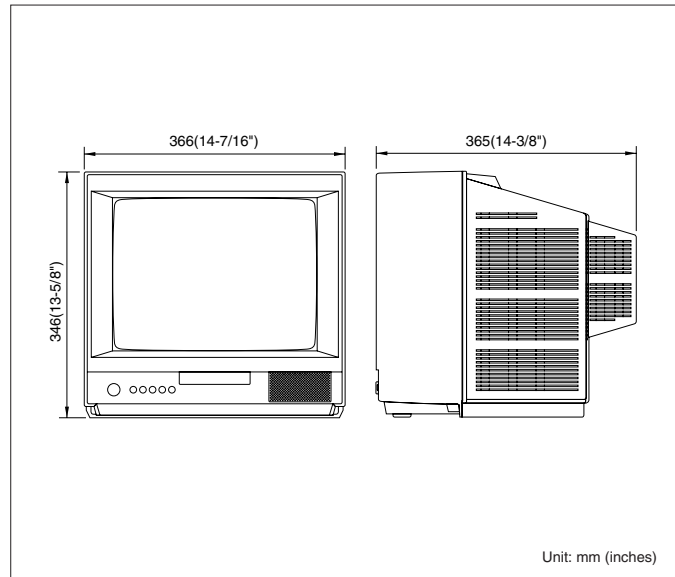

Appearance

- All TV pictures are simulated.
- Weights and dimensions are approximate.
- Specifications are subject to change without notice.
- These products may be subject to export control regulations.
- All product pictures are NTSC models.

Important

– Safety Precaution: carefully read the operating instructions and installation manual before using this product.

DISTRIBUTED BY:

Panasonic®

<http://panasonic.net/security/>

Printed in Japan (2A-024AL)