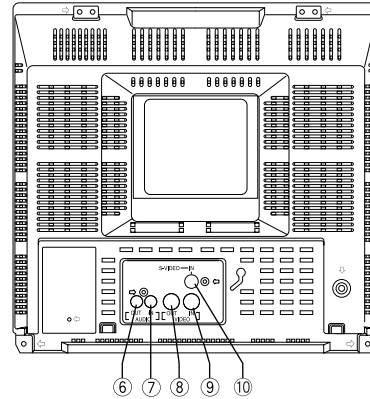

### System Example

## Specifications

TV System	NTSC	PAL	
<b>Display</b>	CRT Size	37 cm (14") diagonal	
	Viewable Size	34 cm (13") diagonal	
	Horizontal Resolution	370 TV lines at center	330 TV lines at center
	Sweep Linearity	Horizontal: Less than 5 %, Vertical: Less than 5 %	
	Sweep Geometry	Less than 2 %	
	Scanning	Interface, 8 % over scan (typical)	
	Color Temperature	9,300 °K	6,500 °K
<b>Input / Output</b>	Composit Video Input	1x Composite Video Input (BNC) with auto termination loop through output (BNC)	
	S-Video Input	1x S-Video Input	
	Audio Input	1x -8 dB / Hi-Z, (RCA pin jack) with loop through output (RCA pin jack)	
	Speaker	0.7 W	
<b>Controls</b>	Adjustment	BRIGHT, CONTRAST, PICTURE, COLOR, TINT (NTSC only) by setup menu	
	Setup Menu Language	English, French, German	
<b>General</b>	Safety/EMC Standard	UL (1492), FCC (Part15 ClassA), C-UL (No.1-94), DOC (ICES003 ClassA)	CE (EN60065, EN55022 ClassB, EN55024)
		Power Source	120 V AC, 60 Hz
	Power Consumption	approx. 60 W	approx. 66 W
	Ambient Operating Temperature	-10 °C ~ +50 °C (+14 °F ~ +122 °F)	
	Ambient Operating Humidity	Less than 90 % (without condensation)	
	Dimensions (W x H x D)	366 mm x 346 mm x 365 mm (14-7/16" x 13-5/8" x 14-3/8")	
	Weight	9.6 kg (21.2 lbs.)	

## Part Names and Functions

### Rear View

- ① Power Switch
- ② Audio Control Buttons
- ③ Menu Button
- ④ Level Control Button
- ⑤ Power Indicator
- ⑥ Audio Output Connector
- ⑦ Audio Input Connector
- ⑧ Video Output Connector
- ⑨ Video Input Connector
- ⑩ S-Video Input Connector (NTSC only)