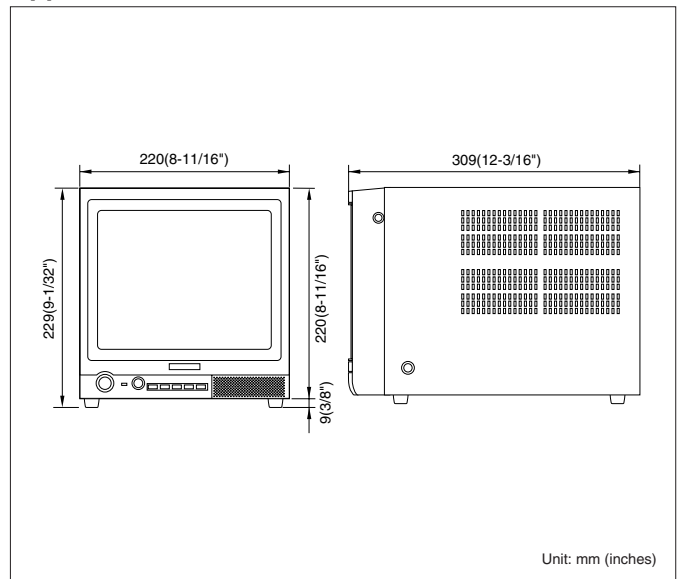

Appearance

Important

– Safety Precaution: carefully read the operating instructions and installation manual before using this product.

- All TV pictures are simulated.
- Weights and dimensions are approximate.
- Specifications are subject to change without notice.
- These products may be subject to export control regulations.
- All product pictures are NTSC models.

DISTRIBUTED BY:

Panasonic®

<http://panasonic.net/security/>

Printed in Japan (2A-022AA)