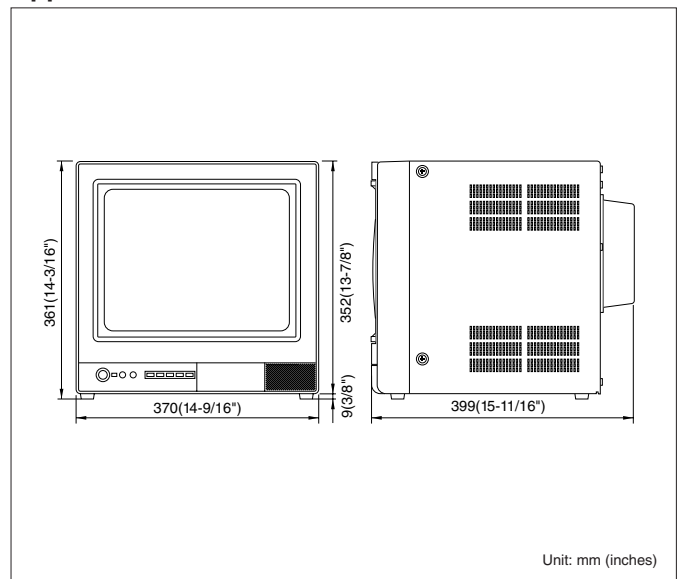

Appearance

Important

- Safety Precaution: carefully read the operating instructions and installation manual before using this product.

DISTRIBUTED BY:

- All TV pictures are simulated.
- Weights and dimensions are approximate.
- Specifications are subject to change without notice.
- These products may be subject to export control regulations.
- All product pictures are NTSC models.

Panasonic®

<http://panasonic.net/security/>

Printed in Japan (2A-021AA)