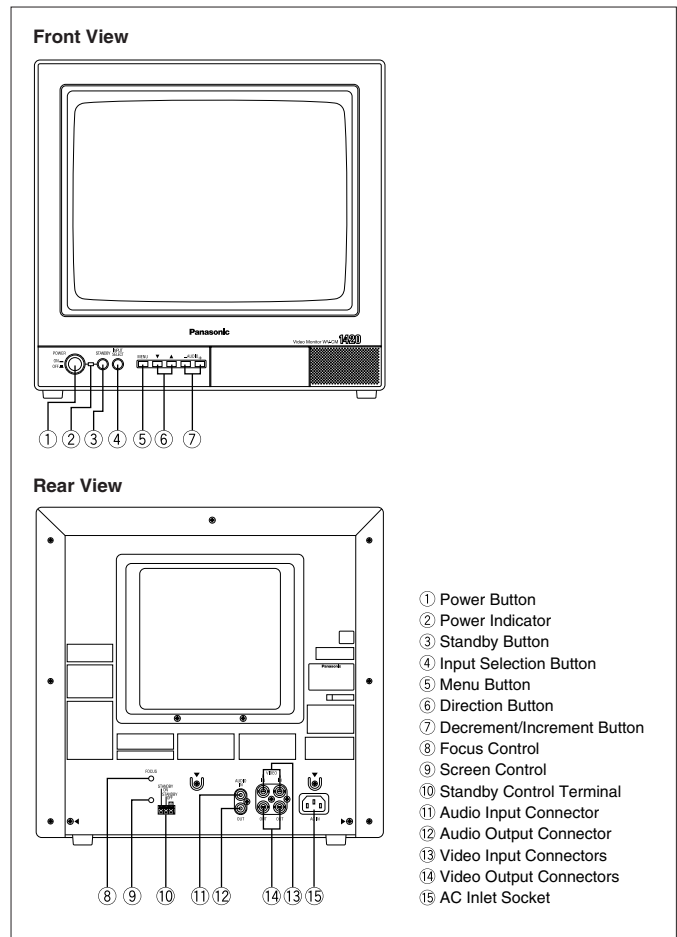

Specifications

TV System	NTSC	PAL		
Display	CRT Size	37 cm (14") diagonal		
	Viewable Size	34 cm (13") diagonal		
	Horizontal Resolution	370 TV lines at center	330 TV lines at center	
	Sweep Linearity	Horizontal: Less than 5 %, Vertical: Less than 5 %		
	Sweep Geometry	Less than 2 %		
	Scanning	Interlace, 8 % over scan (typical)		
	Color Temperature	9,300 °K	6,500 °K	
Input / Output	Composit Video Input	2x Composite Video Inputs (BNC) with auto termination loop through outputs (BNC)		
	Audio Input	1x -8 dB / Hi-Z, (RCA pin jack) with loop through output (RCA pin jack)		
	Speaker	0.5 W		
	Others	Stand-by input		
Controls	Adjustment	BRIGHT, CONTRAST, SHARPNESS, COLOR, TINT (NTSC only) by setup menu		
	Setup Menu Language	English, French, German (PAL only), Spanish		
General	Safety/EMC Standard	UL (6500), FCC (Part15 ClassA), C-UL (E60065), DOC (ICES003 ClassA)	CE (EN60065, EN55022 ClassB, EN55024)	
		Power Source	120 V AC, 60 Hz	220 - 240 V AC, 50 Hz
	Power Consumption	approx. 60 W		
	Ambient Operating Temperature	-10 °C ~ +50 °C (+14 °F ~ +122 °F)		
	Ambient Operating Humidity	Less than 90 % (without condensation)		
	Dimensions (W x H x D)	370 mm x 361 mm x 399 mm (14-9/16" x 14-3/16" x 15-11/16")		
	Weight	13 kg (28.7 lbs.)		

Part Names and Functions