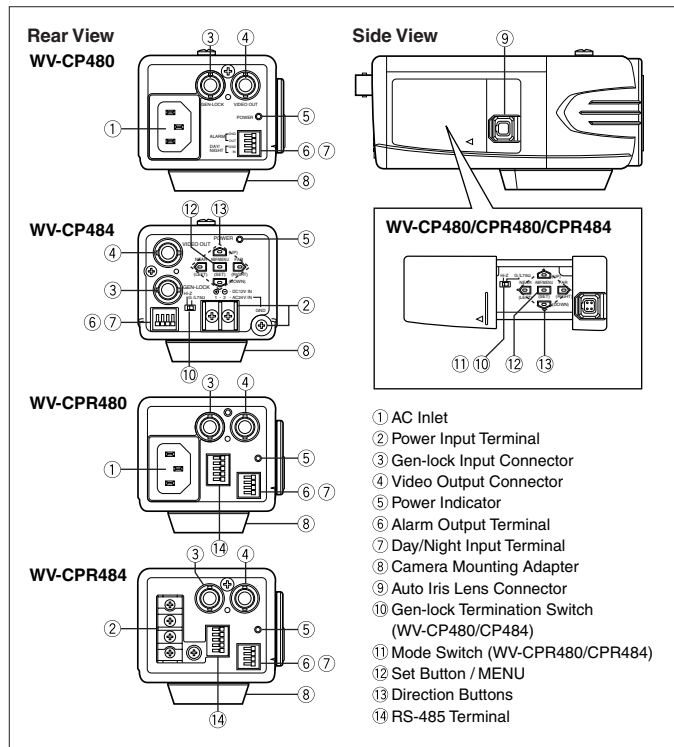

Part Names and Functions