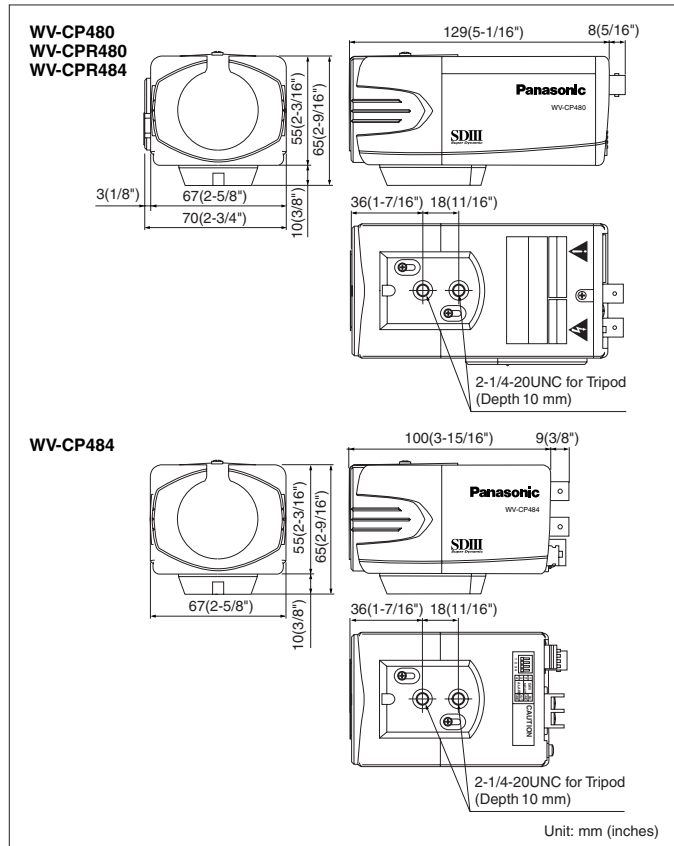

Appearance

Trademarks and registered trademarks

– "Super Dynamic", "SDI", "SDIII" and "i-Pro" logos are trademarks or registered trademarks of Panasonic Corporation.

Important

– Safety Precaution: carefully read the operating instructions and installation manual before using this product.

- All TV pictures are simulated.
- Weights and dimensions are approximate.
- Specifications are subject to change without notice.
- These products may be subject to export control regulations.
- All product pictures are NTSC models.

DISTRIBUTED BY:

Panasonic

<http://panasonic.net/security/>

Printed in Japan (2A-010BL)