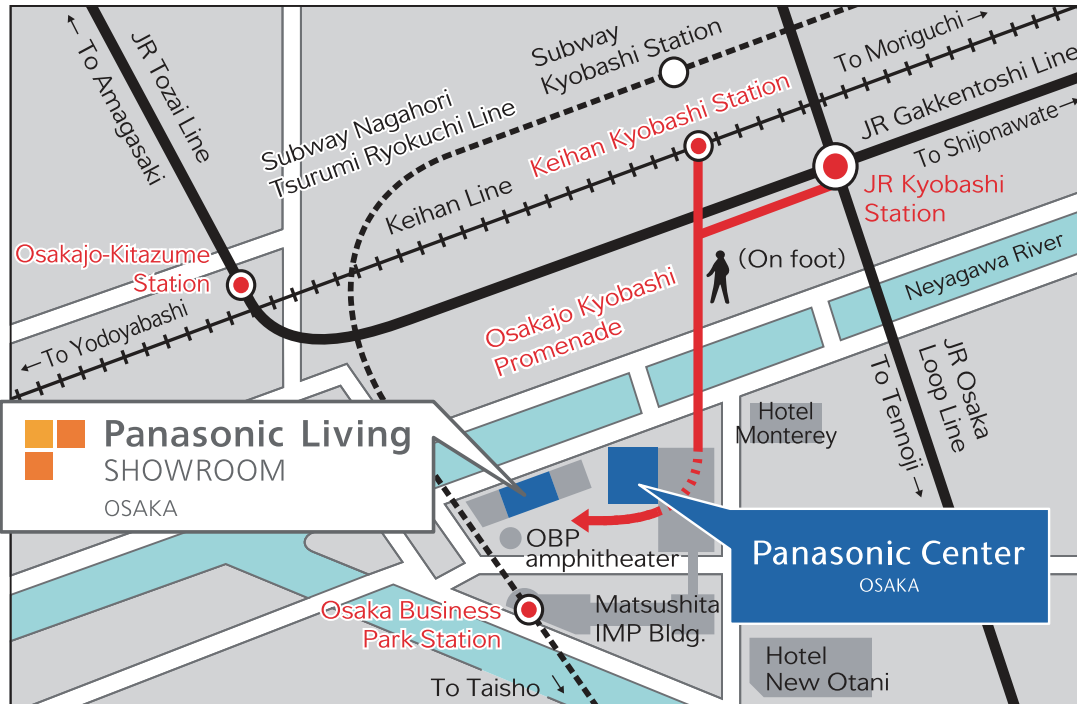

# Access Routes

- Open** Open from 10:00 to 18:00 (Last entry at 17:00)
- Closed** Wednesdays (except holidays),  
Obon holidays, year end and New Year holidays
- Address** 2-1-3 Shiromi, Chuo-ku, Osaka 540-0001
- Tel** 06-6943-9575
- Access**
- \*JR Kyobashi Station, West Exit: 8 min. walk
  - \*Keihan Line, Kyobashi Station, Katamachi Exit: 8 min. walk
  - \*Subway Nagahori Tsurumi Ryokuchi Line, Osaka Business Park Station, Exit No. 4: 3 min. walk
  - \*JR Tozai Line, Osakajo-Kitazume Station, Exit No. 1: 6 min. walk

## By Train