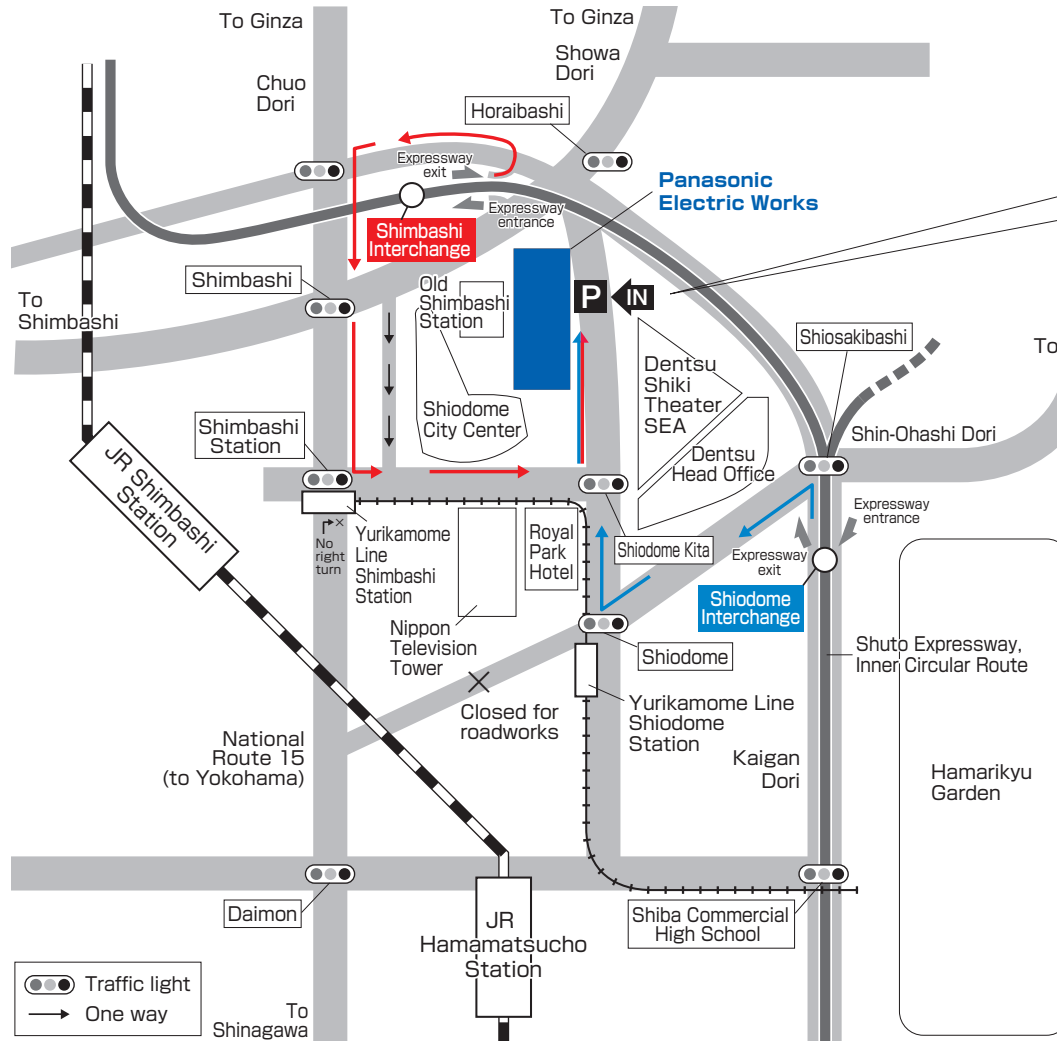

To Mr/Ms

<  Access map for visitors arriving by car >

Road access

- 5 minutes from Shiodome Interchange on Inner Circular Route of Shuto Expressway
- 5 minutes from Shimbashi Interchange on Inner Circular Route of Shuto Expressway

Visitors are invited to use the parking lot of the Panasonic Living Showroom Tokyo.

1. Collect a parking voucher from the main gate at underground level 1.
2. When you reach the parking area at underground level 1, an attendant will indicate your parking bay.