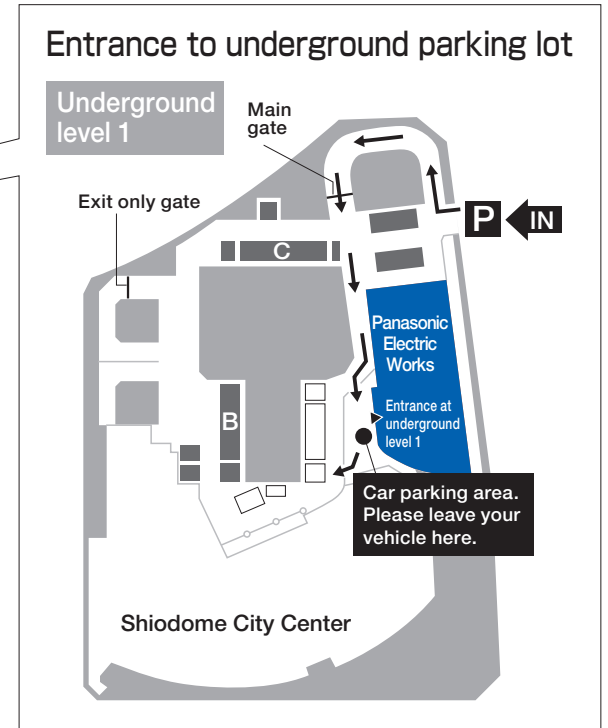

To Mr/Ms

<  Access map for visitors arriving by car >

Road access

- 5 minutes from Shiodome Interchange on Inner Circular Route of Shuto Expressway
- 5 minutes from Shimbashi Interchange on Inner Circular Route of Shuto Expressway

Visitors are invited to use the parking lot of the Panasonic Living Showroom Tokyo.

1. Collect a parking voucher from the main gate at underground level 1.
2. When you reach the parking area at underground level 1, an attendant will indicate your parking bay.